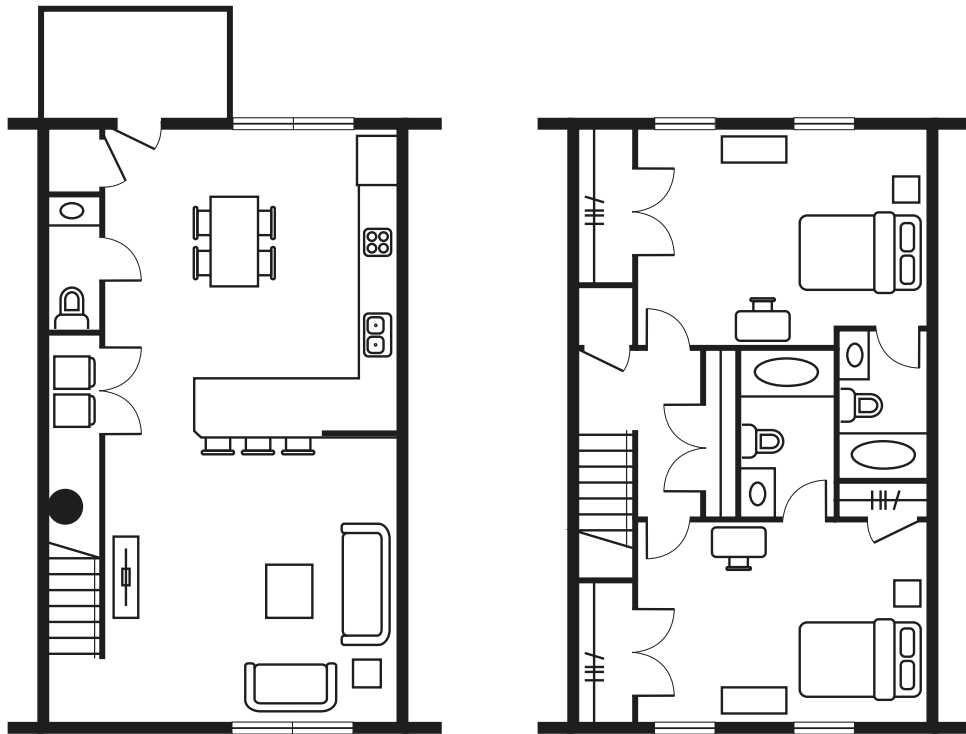

CopperBeech

TOWNHOMES

2

BEDROOM

2.5

BATHROOM

1,300 sq ft

(252) 757-1015