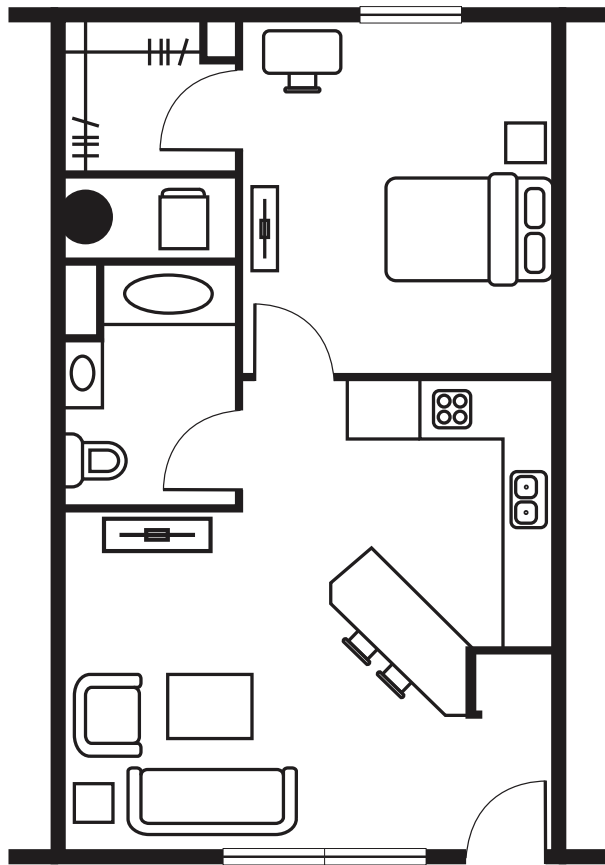

CopperBeech

TOWNHOMES

1

BEDROOM

1

BATHROOM

650 sq ft

(252) 757-1015